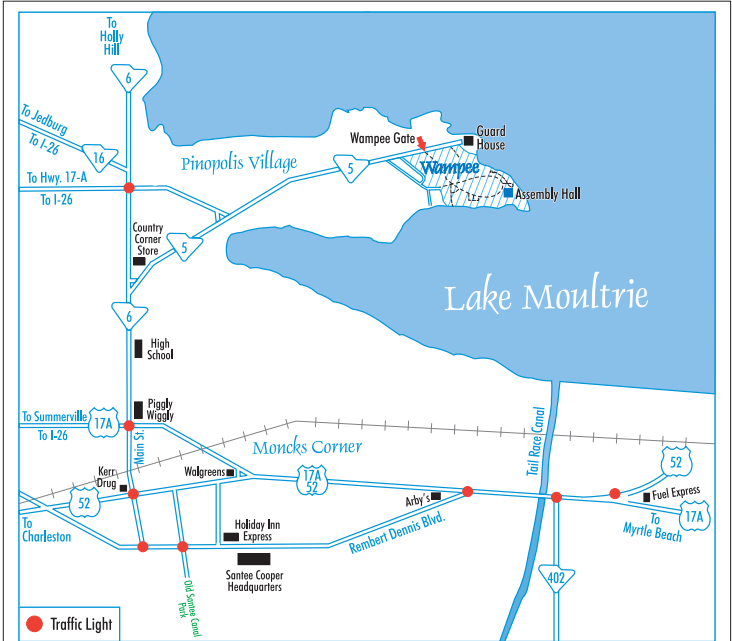

Map to Wampee Conference Center Pinopolis, S.C.

From I-26 via Jedburg: Take exit 194 (Pinopolis/Jedburg) and follow S.C. Hwy 16 northeast to Moncks Corner/Pinopolis. Turn right onto Hwy. 6, then left at first light. Turn left again onto Hwy. 5. Look for Wampee sign on right.

From I-26 via 17A: Take exit 199B (S.C. 17 Alternate) towards Moncks Corner. Turn left onto Hwy. 6 and then right onto Hwy. 5. Look for Wampee sign on right.

From Charleston via I-26: Take exit 209 (Ashley Phosphate/52) and follow ramp to Hwy. 52 towards Moncks Corner. Follow Hwy. 52 through Goose Creek and into Moncks Corner. Turn left onto Main Street/Hwy. 6. Turn right onto Hwy. 5. Look for Wampee sign on right.

From Myrtle Beach/Georgetown via 17A: Come into Moncks Corner on 17A. Turn right onto Hwy. 6 and then right onto Hwy. 5. Look for Wampee sign on right

1274 Chicora Dr.
Pinopolis, S.C. 29461
(843) 761-8505

For more information, contact:

Santee Cooper
P.O. Box 2946101
Mail Code M604
Moncks Corner, SC 29461-2901
(843) 761-4022
dggraham@santecooper.com